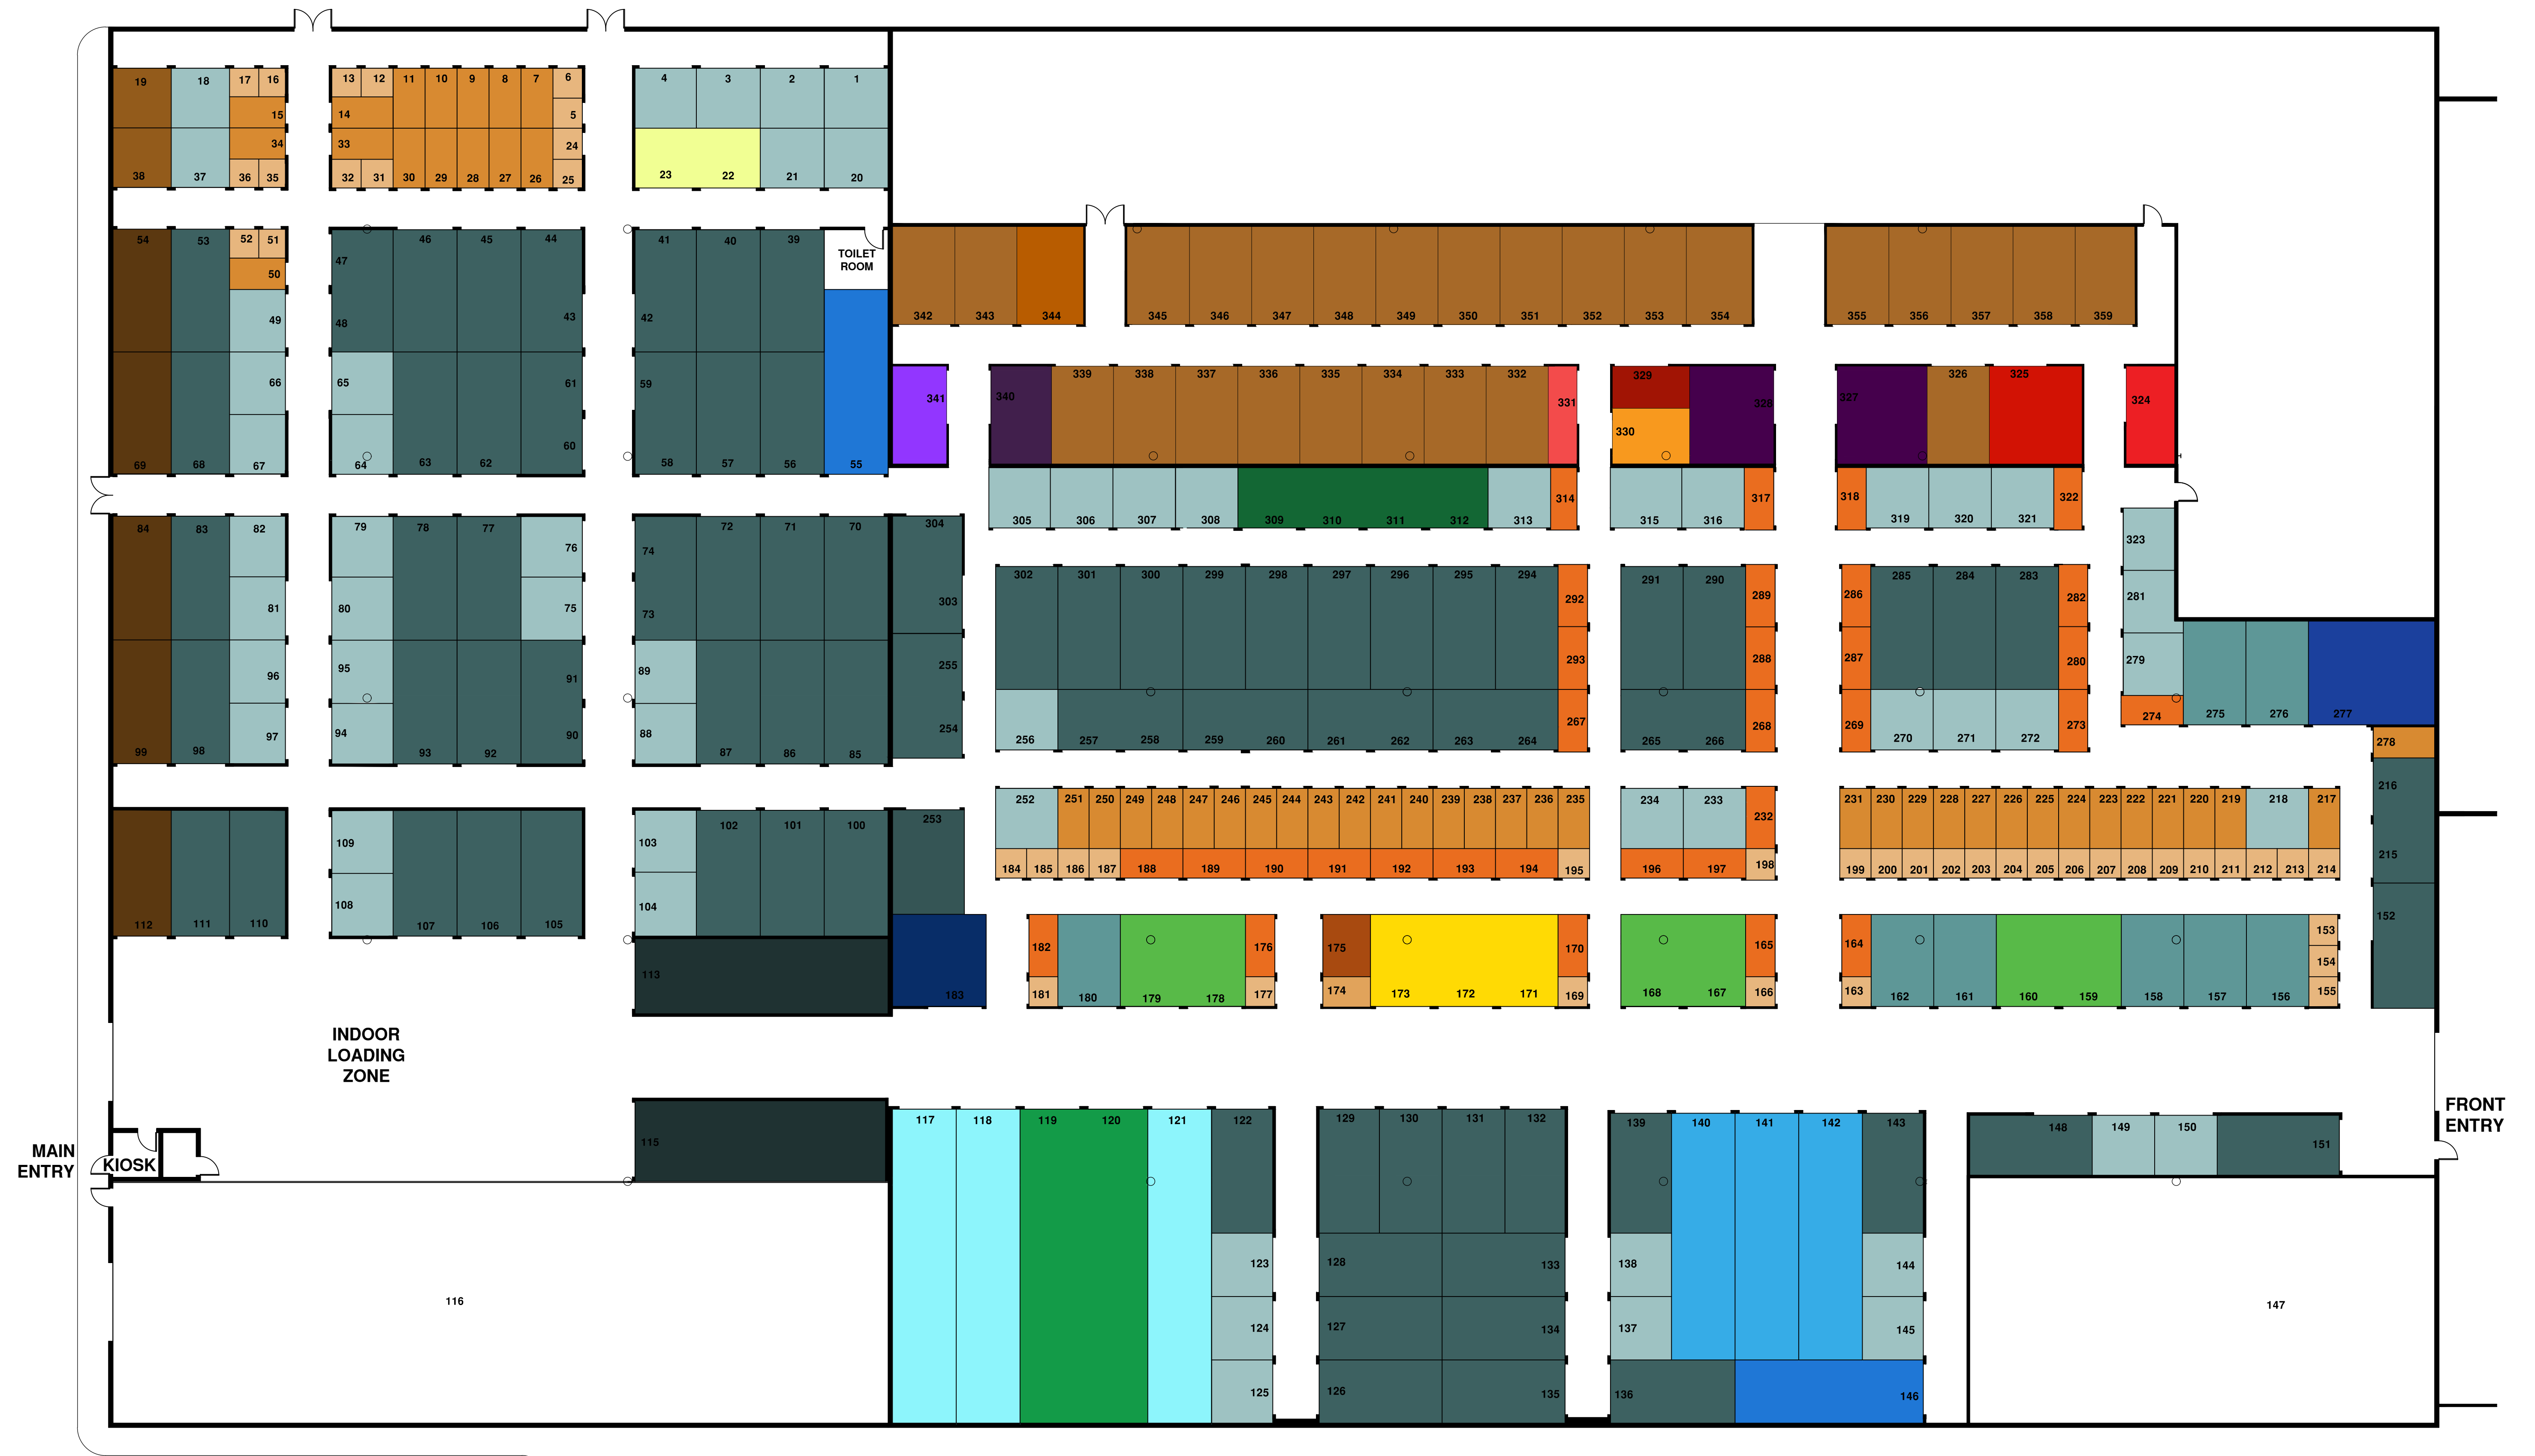

UNIT SIZES:

- 5'x5'
- 5'x7.5'
- 5'x10'
- 9'x10'
- 9'x20'
- 10'x5'
- 10'x7.5'
- 10'x10'
- 10'x15'
- 10'x20'
- 12.5'x15'
- 12'x40'
- 15'x15'
- 20'x17'
- 10'x30'
- 10'x40'
- 10'x50'
- 40'x70'
- 20'x15'
- 20'x50'
- 40'x10'
- 20'x10'
- 30'x15'
- 9'x12'
- 10'x16'
- 11'x16'
- 12'x7'
- 15'x16'
- 16'x5'
- 16'x8'
- 16'x9'
- 16'x10'
- 16'x14'

Houghton Indoor Climate Controlled Storage

UNIT SIZES:

■ 10'x20'

Houghton Outdoor Cold Storage

NON-CLIMATE CONTROLLED DRIVE UP STORAGE
BUILDING