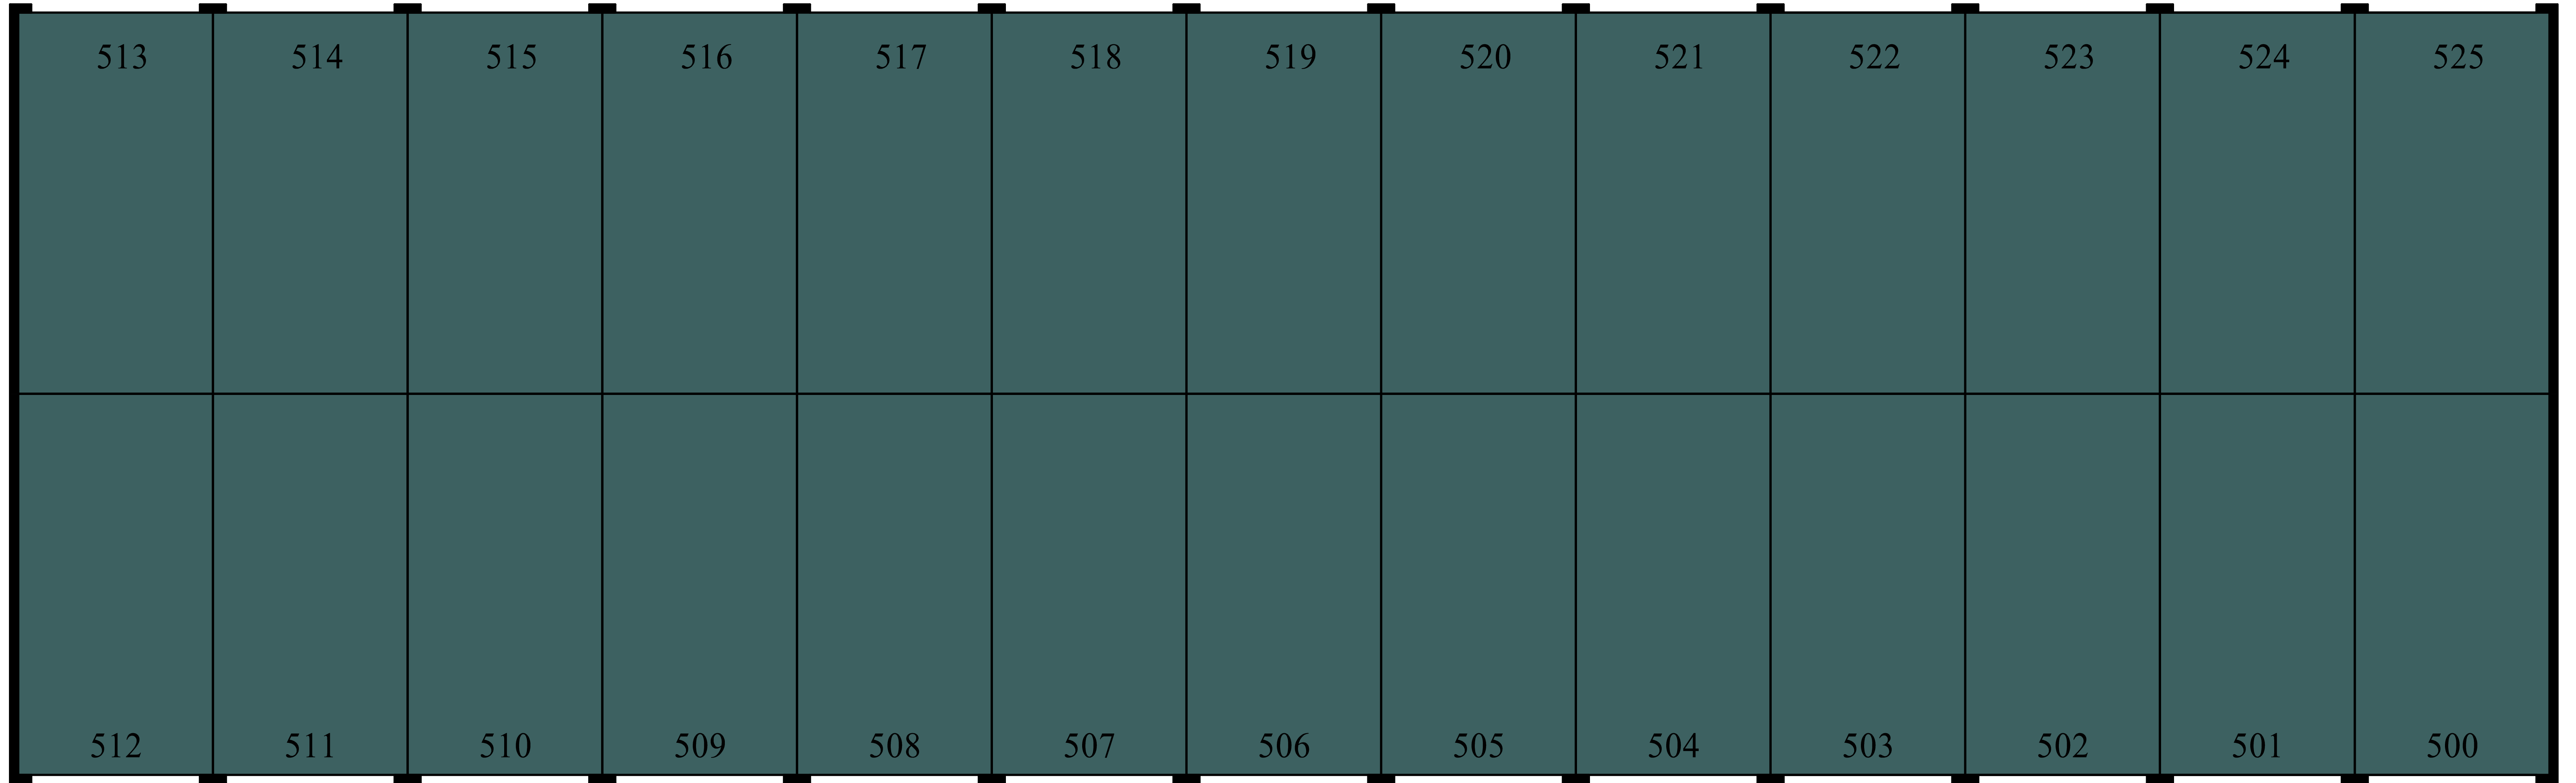

UNIT SIZES:

- 5'x5'
- 5'x7.5'
- 5'x10'
- 9'x10'
- 9'x20'
- 10'x5'
- 10'x7.5'
- 10'x10'
- 10'x15'
- 10'x20'
- 12.5'x15'
- 12'x40'
- 15'x15'
- 20'x17'
- 10'x30'
- 10'x40'
- 10'x50'
- 40'x70'
- 20'x15'
- 20'x50'
- 40'x10'
- 20'x10'
- 30'x15'
- 9'x12'
- 10'x16'
- 11'x16'
- 12'x7'
- 15'x16'
- 16'x5'
- 16'x8'
- 16'x9'
- 16'x10'
- 16'x14'

Houghton Indoor Climate Controlled Storage

UNIT SIZES:

■ 10'x20'

Houghton Outdoor Cold Storage

NON-CLIMATE CONTROLLED DRIVE UP STORAGE
BUILDING